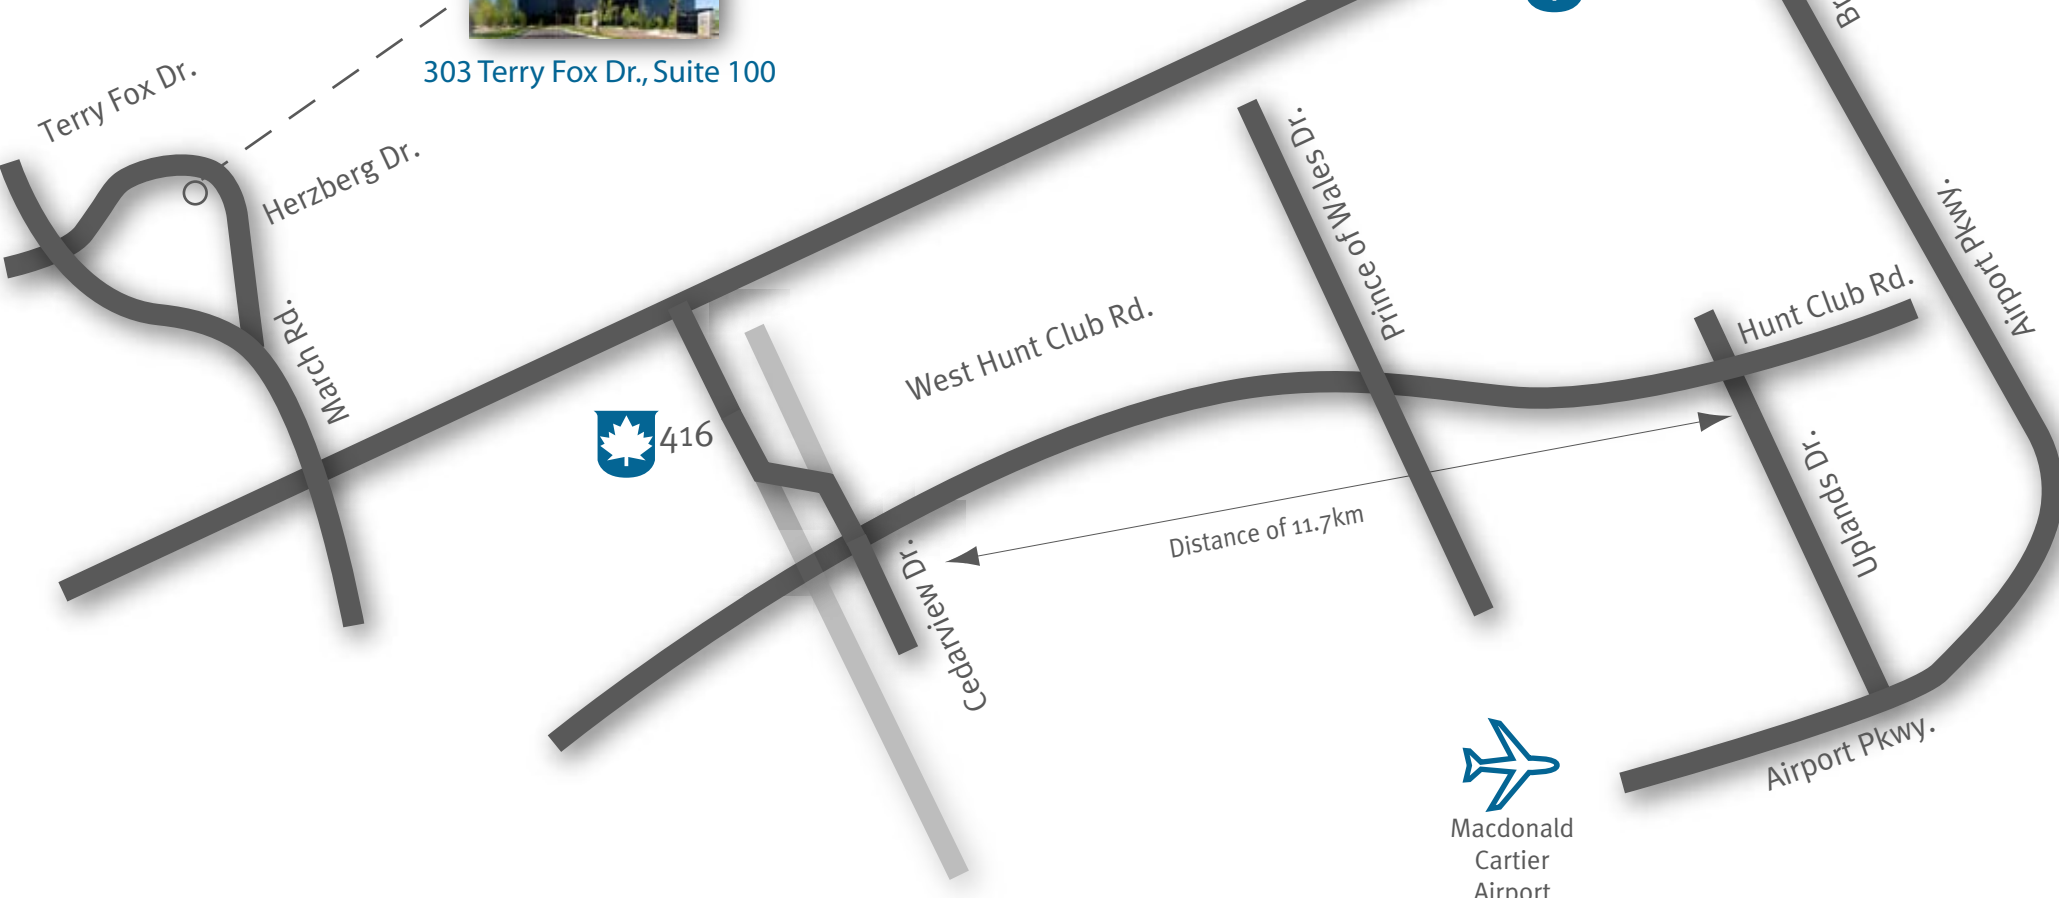

303 Terry Fox Dr., Suite 100

Directions to COM DEV Ottawa

Exit Highway 417 West at March Road (exit 138) and go North.
At first traffic light, turn right on to Herzberg Road.
Continue along Herzberg Rd.,
COM DEV is located just past the point where Herzberg turns into Terry Fox Dr.
COM DEV is located at 303 Terry Fox Drive, Suite 100, Ottawa